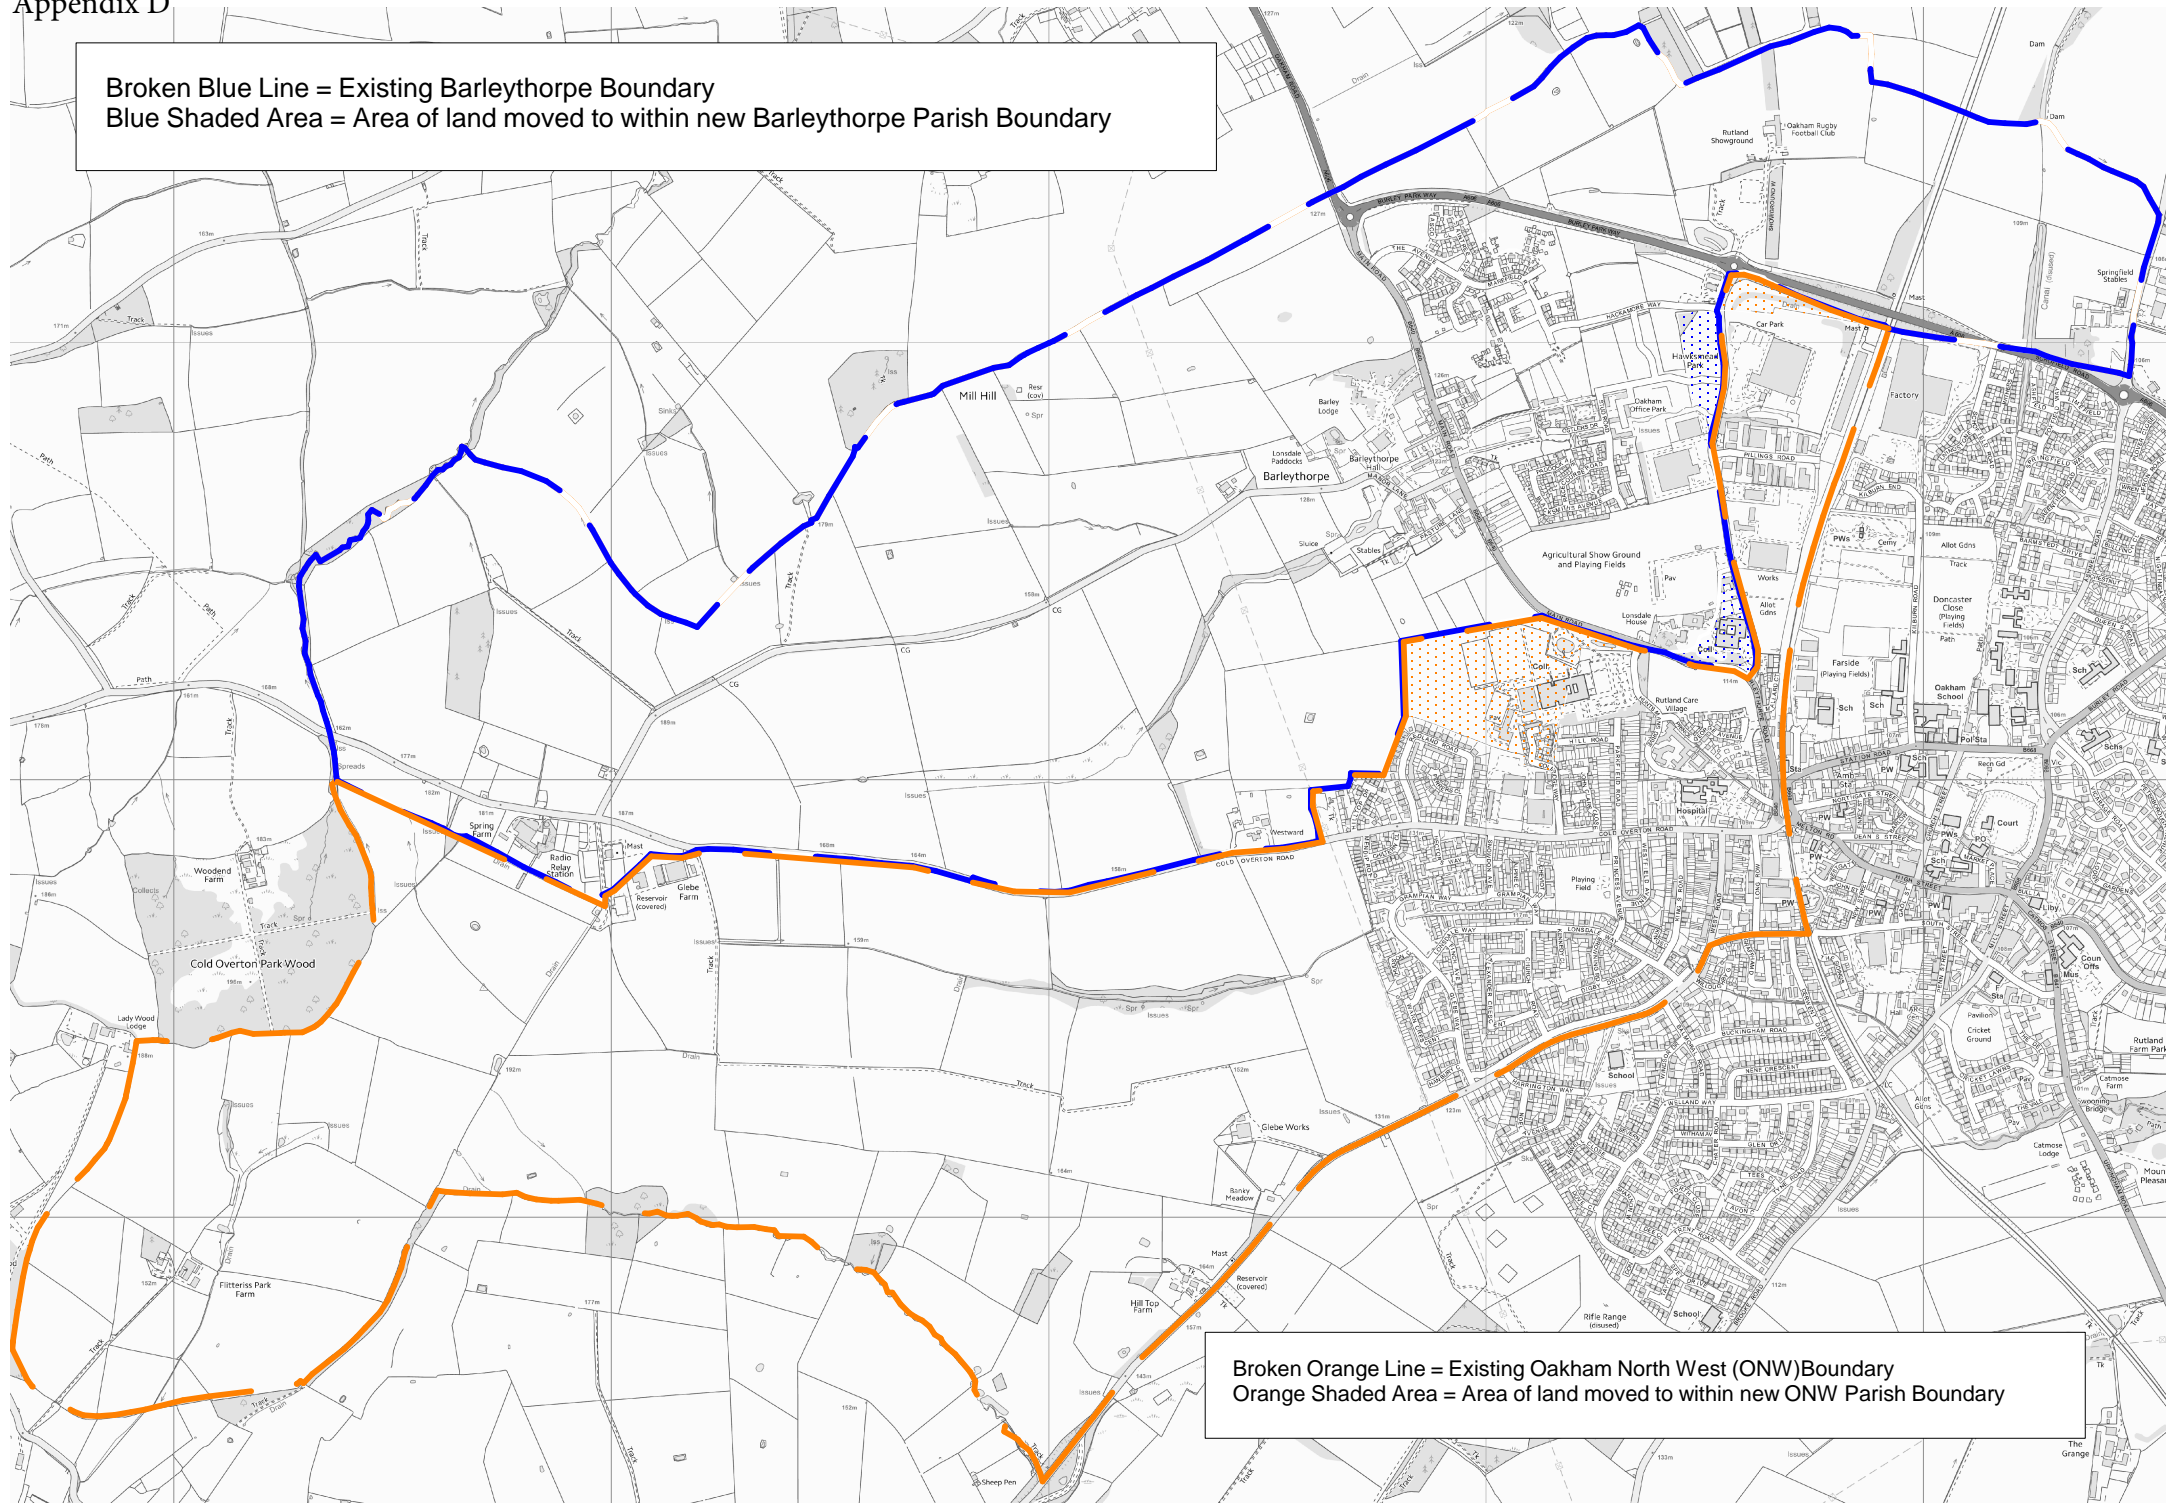

Broken Blue Line = Existing Barleythorpe Boundary
Blue Shaded Area = Area of land moved to within new Barleythorpe Parish Boundary

Broken Orange Line = Existing Oakham North West (ONW) Boundary
Orange Shaded Area = Area of land moved to within new ONW Parish Boundary